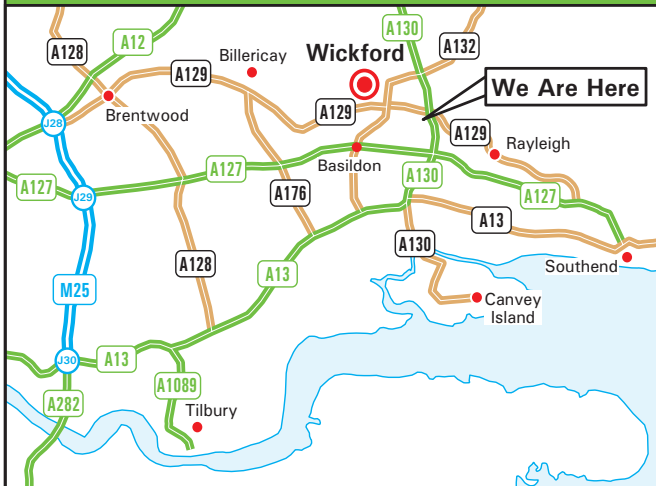

Directions to Dollymans Farm, Fanton Hall & Rawreth Barns

Dollymans Farm
Doublegate Lane, Rawreth
Wickford, Essex SS11 8UD

From M25 J29

- Leave the M25 at junction 29 (signed Basildon, Southend & A127).
- Join the A127 following signs for Basildon.
- Continue on the A127 for 12.5 miles.
- Leave the A127 at the junction with the A1245 and at the roundabout take the first exit onto the A1245 towards Wickford.
- At the next roundabout take the first exit onto the A129 London Road towards Wickford.
- Pass under the road bridge and take the next left signposted Dollymans Farm.
- See inset for locations.

By Train

- Wickford is the nearest railway station.
- We are a short taxi ride from the station.